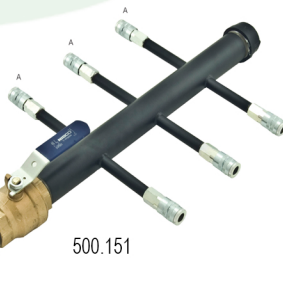

End Size	Part No.
3/8"	500.177
1/2"	500.178
3/4"	500.179

Hose Shank

Chicago Pneumatic Air Fittings

End Size	Part No.
1/4"	500.194
3/8"	500.195
1/2"	500.196
3/4"	500.197
1"	500.198

Male NPT

End Size	Part No.
1/4"	500.204
3/8"	500.205
1/2"	500.206
3/4"	500.207
1"	500.208

Female NPT

End Size	Part No.
1/4"	500.199
3/8"	500.200
1/2"	500.201
3/4"	500.202
1"	500.203

Hose End Coupling

End Size	Part No.
1/2"	500.120

Crowfoot to QD Adapter

Y Gate

500.142

US Navy Brass Union

500.280

500.264

FFG Coupler

555.079

Air Manifolds

Quick disconnects are the easy and efficient way to set up all air systems. With Desco manifolds and air hoses, any set up is possible. Just select the 1/2" air fittings of your choice for "A". "B" is supplied as a 3/4" male threaded pipe.

500.151

5 Outlet Volume Manifold

500.538

Large Body Quick Disconnect Air Hose Assemblies

1/2" Air Hose
500.117

3/4" Air Hose
500.118

Hand-Held Scarifiers

Needleguns