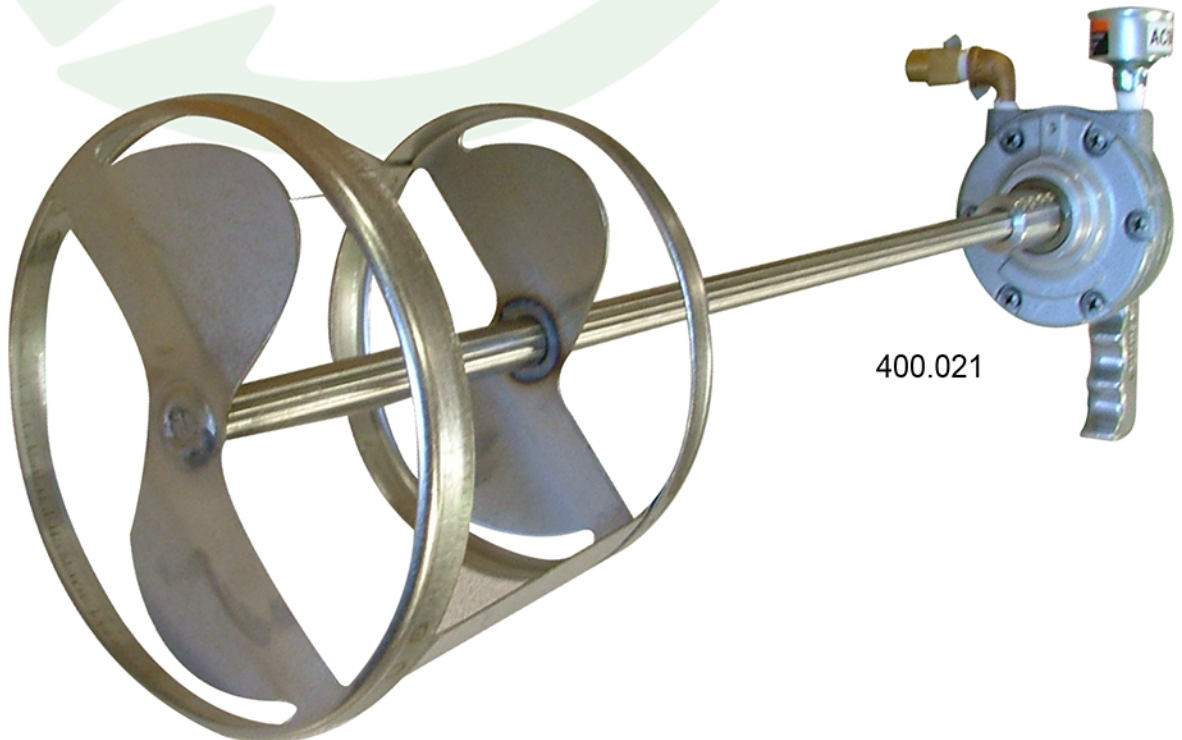

## HAND HELD "QUICK-MIX" MIXER

Air-driven mixers feature cast aluminum piston grip to comfortably fit your hand. Used to mix small batches of thin or heavy liquids, including non-skid. The air control valve allows you to easily adjust speed. Low speed mixing and stalling in heavy liquids will not cause overheating, as with an electric motor. Stainless steel multi-blade cage impeller will not damage container and is ideal for rapid, thorough mixing of paints, adhesives, dry wall compounds, etc.

Walk-Behind Scarifiers

Hand-Held Scarifiers

Needleguns

Impact Tools

Sanders and Abrasives

Specialty Products

Critical Filter Vacuums

Hoses & Fittings

### Specifications

- 21" Shaft
- 5" Diameter Propeller
- 304 Stainless Steel
- 25 CFM @ 80 PSI
- 1/4" NPT Female Inlet

400.021